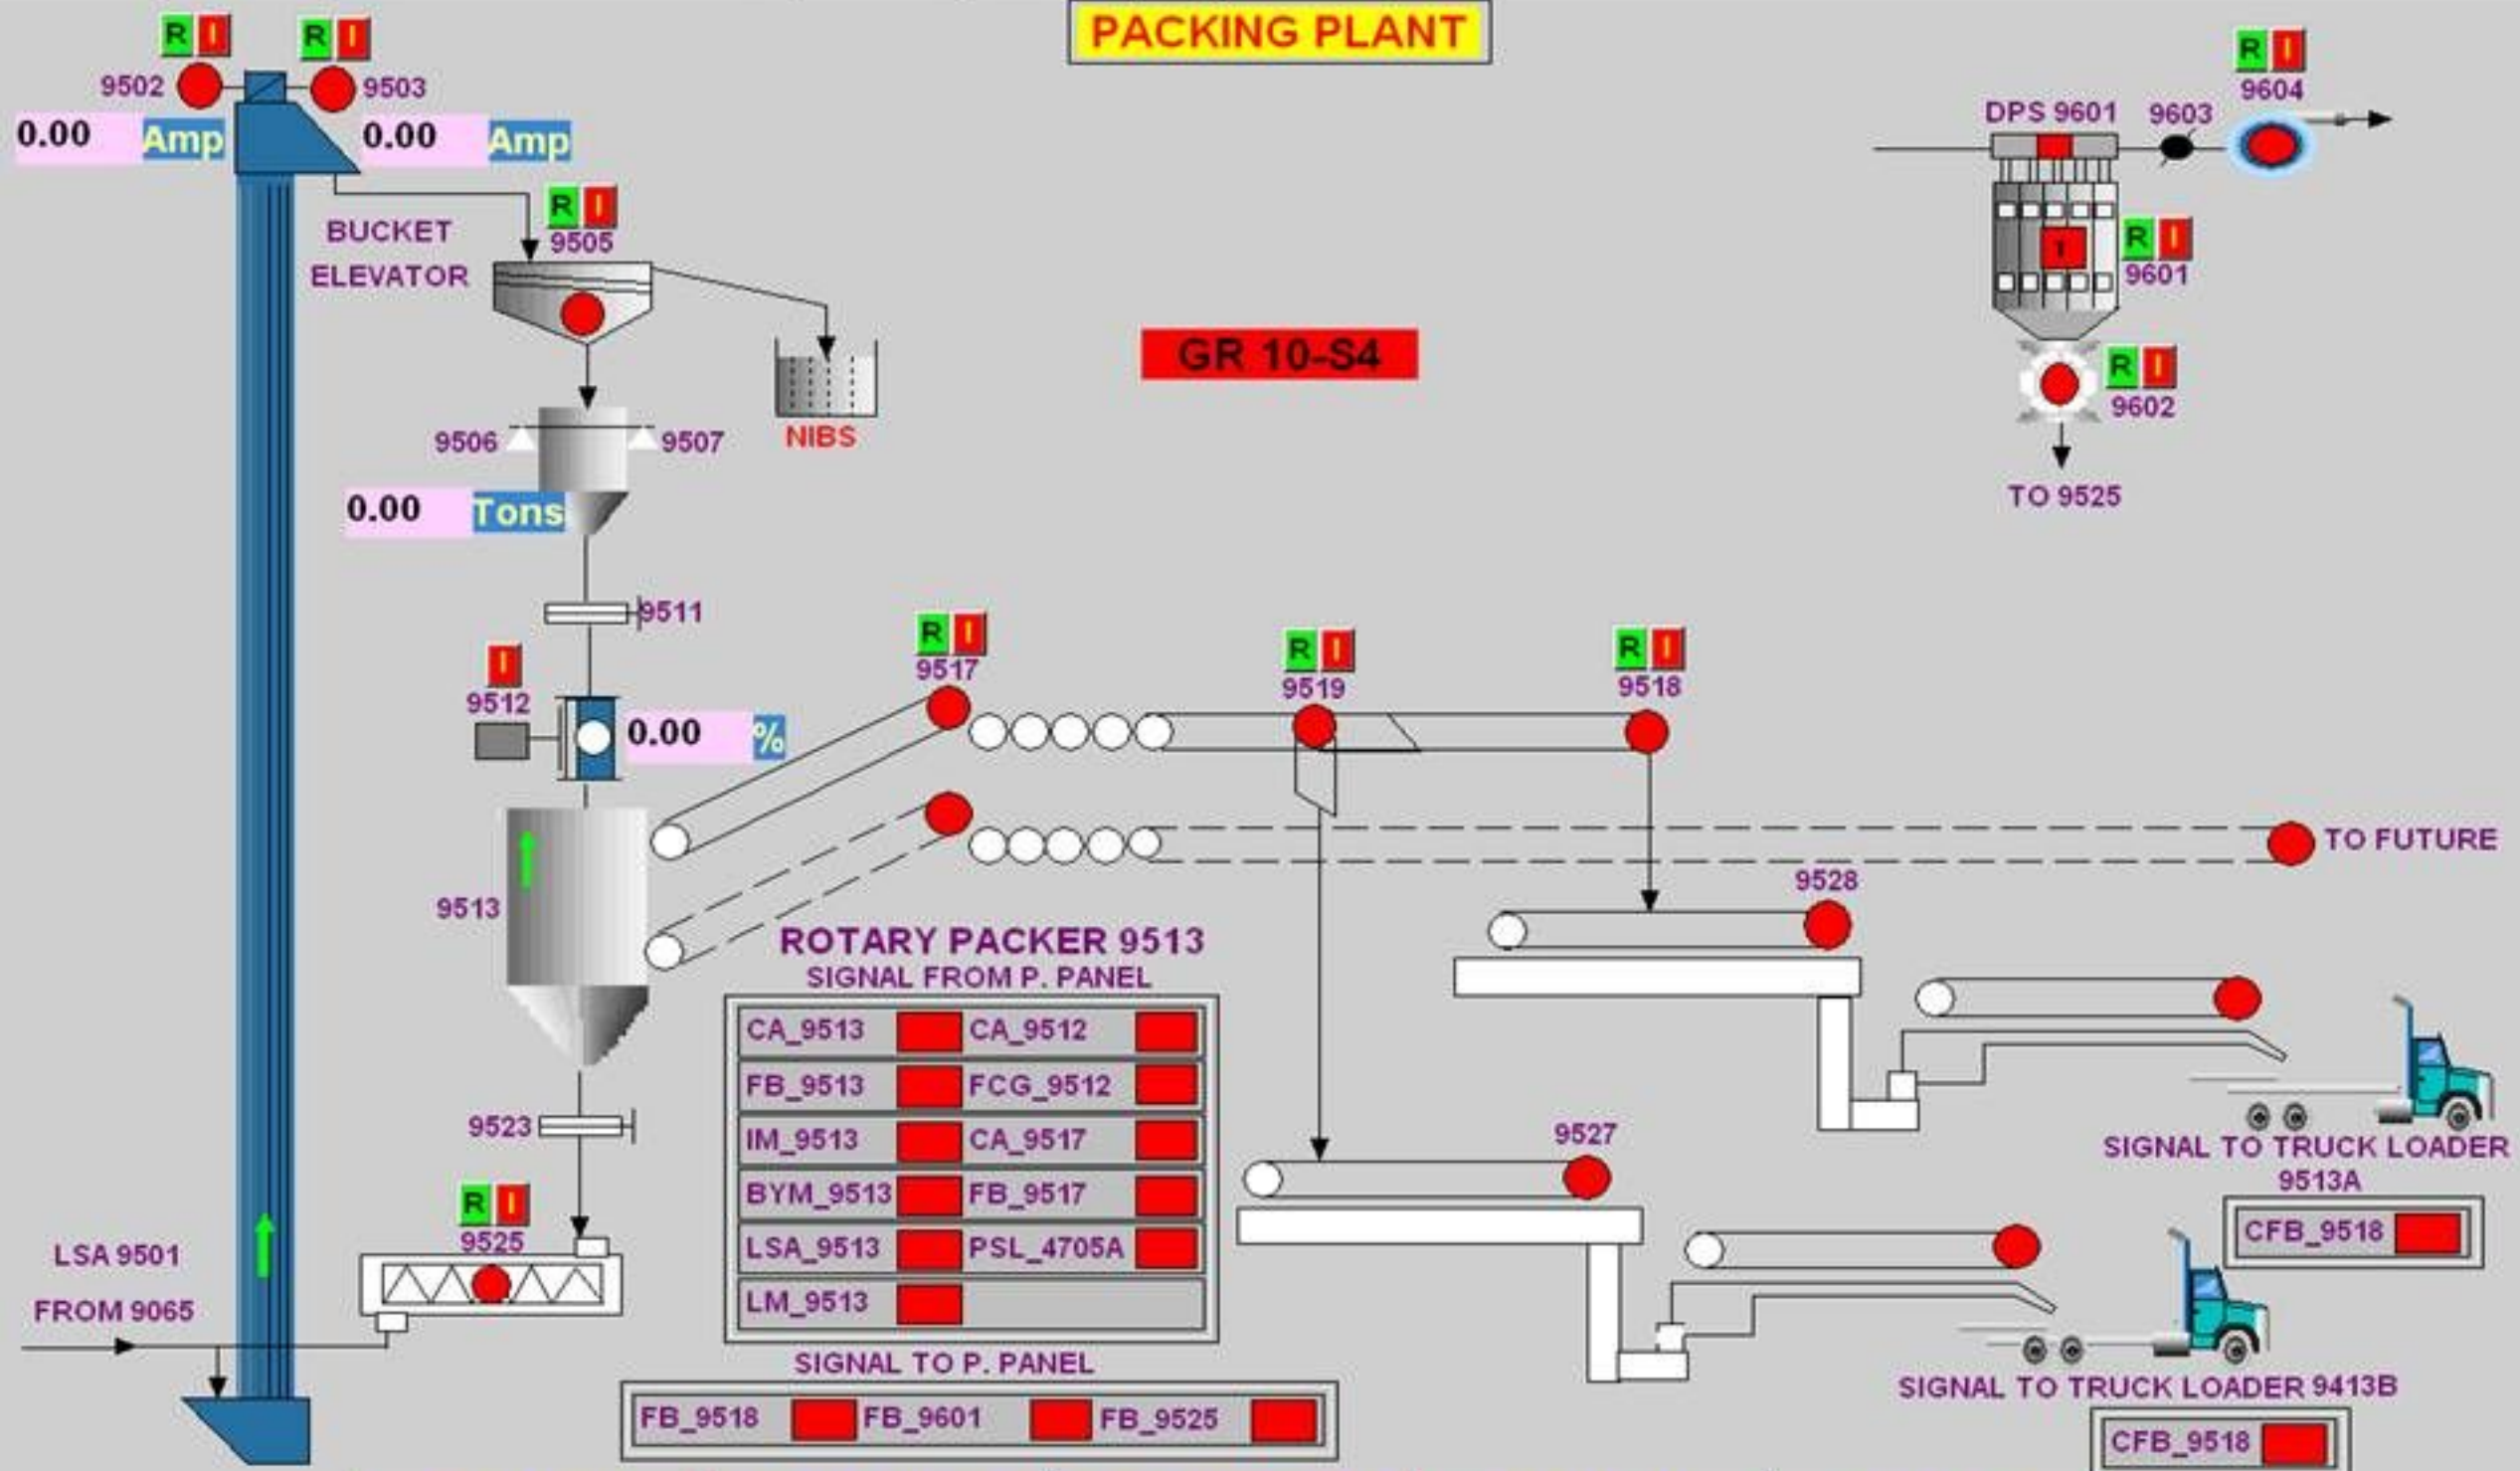

OVERVIEW

CEMENT SILO EXTRACT

PACKING PLANT

AERATION

TRENDS

\$ SUPPLIED BY \$
WALCHANDNAGAR INDUSTRIES LTD.
PUNE 411038

CEMENT SILO & EXTRACTION

PACKING PLANT

ROTARY PACKER 9513
 SIGNAL FROM P. PANEL

| | | |
|----------|-----------|--|
| CA_9513 | CA_9512 | |
| FB_9513 | FCG_9512 | |
| IM_9513 | CA_9517 | |
| BYM_9513 | FB_9517 | |
| LSA_9513 | PSL_4705A | |
| LM_9513 | | |

SIGNAL TO P. PANEL

| | | | |
|---------|---------|---------|--|
| FB_9518 | FB_9601 | FB_9525 | |
|---------|---------|---------|--|

AREATION 2

ON TIME ###
OVERLAP TIME ###