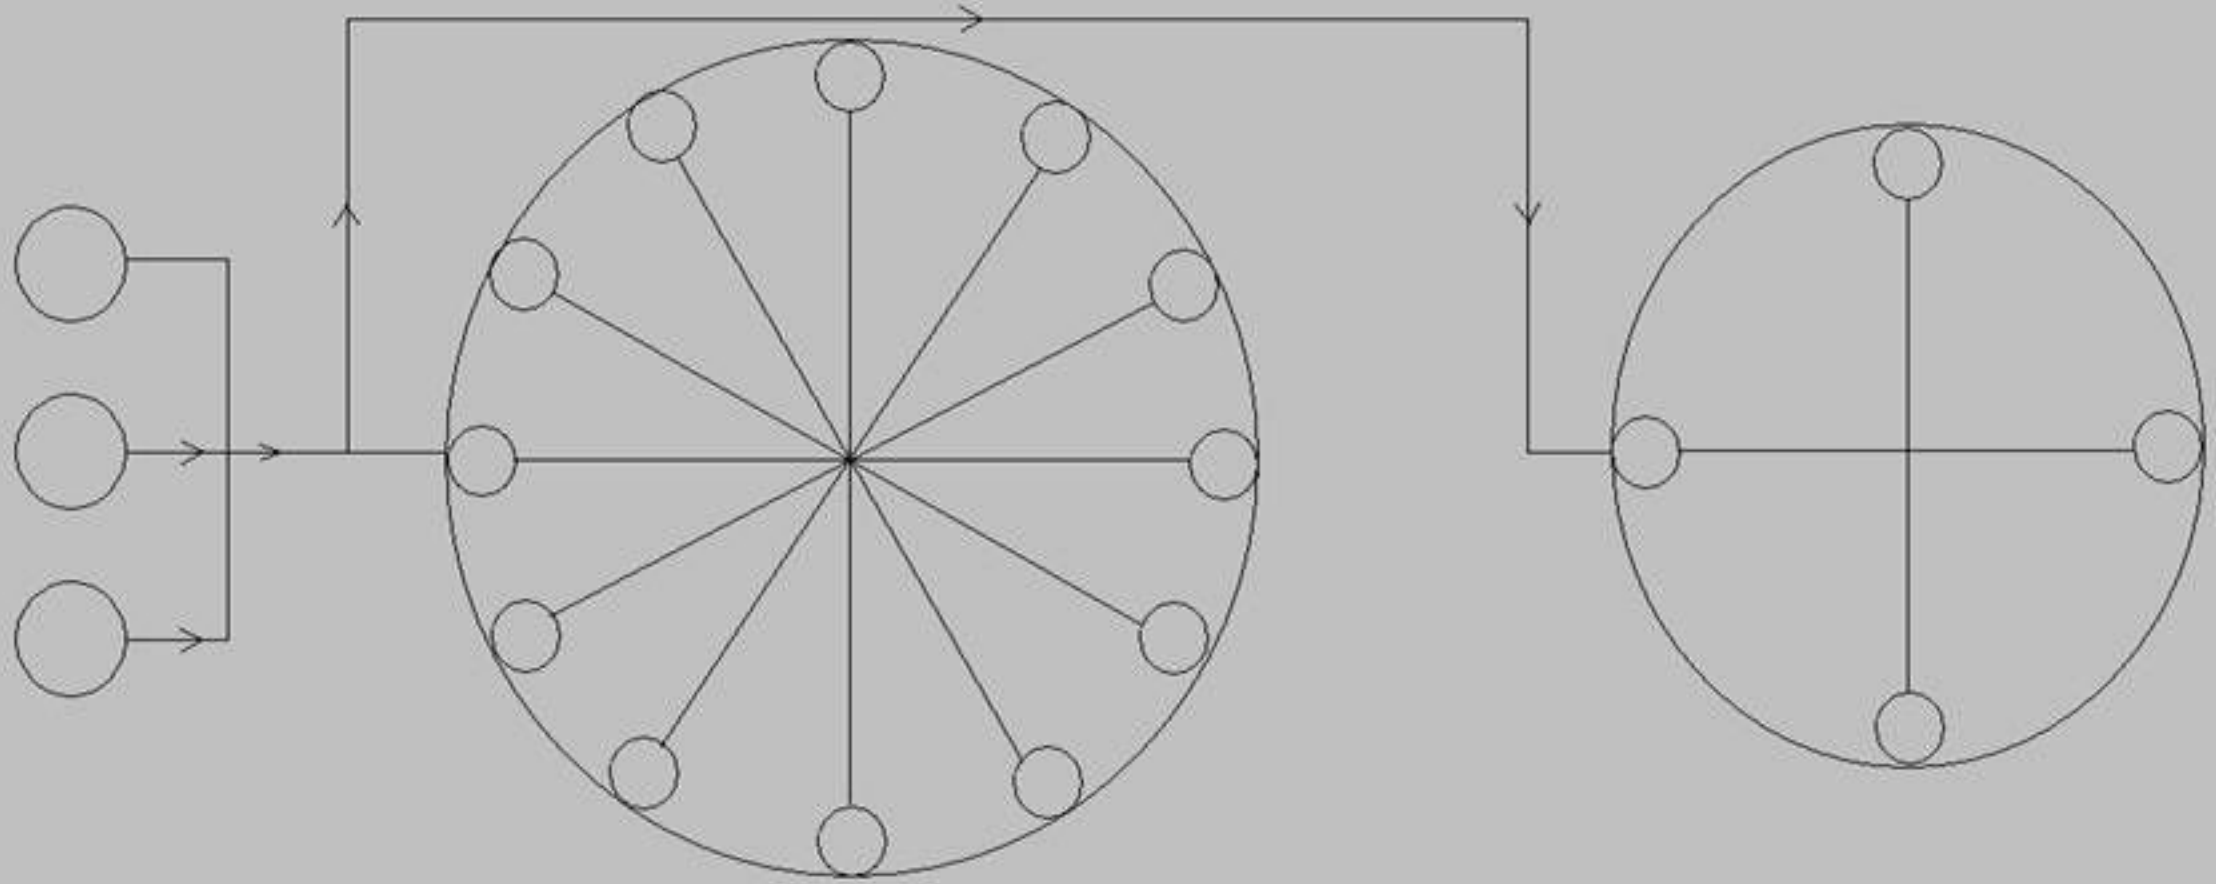

SIGNAL TO P. PANEL

| | | | |
|---------|---------|---------|--|
| FB_9518 | FB_9601 | FB_9525 | |
|---------|---------|---------|--|

AREATION 2

ON TIME ###
OVERLAP TIME ###