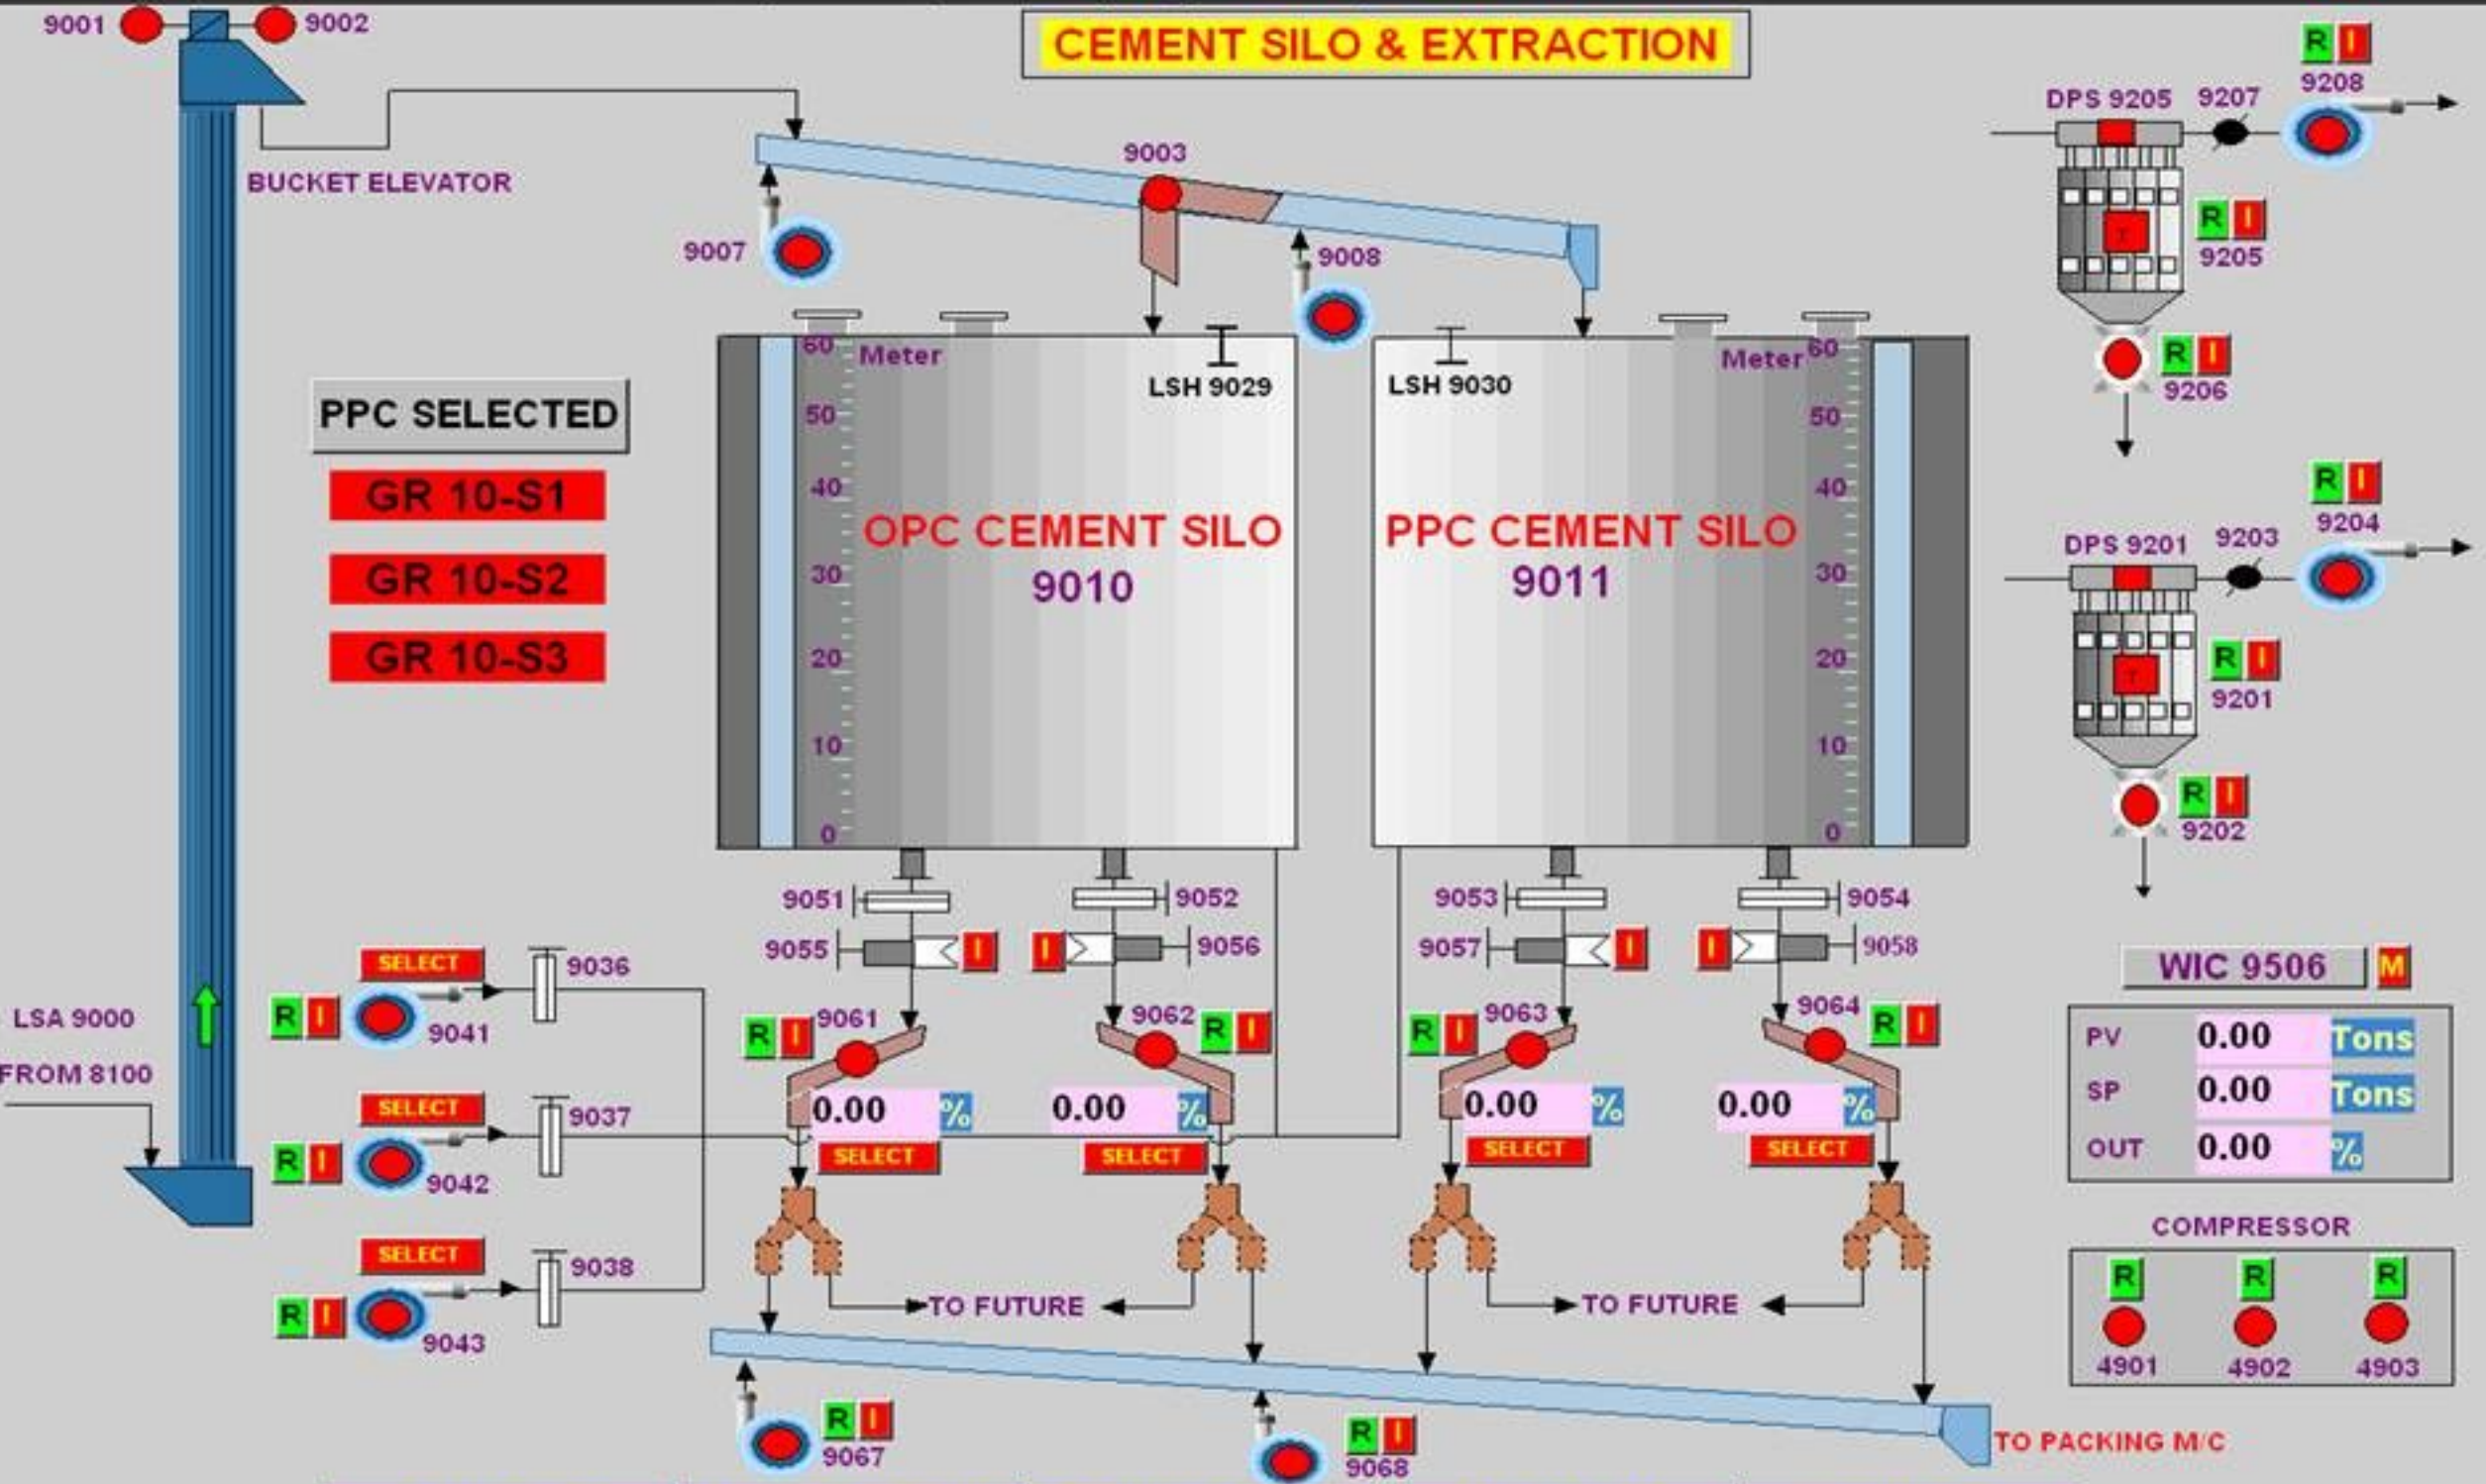

OVERVIEW

CEMENT SILO EXTRACT

PACKING PLANT

AERATION

TRENDS

\$ SUPPLIED BY \$
WALCHANDNAGAR INDUSTRIES LTD.
PUNE 411038

CEMENT SILO & EXTRACTION

PACKING PLANT

ROTARY PACKER 9513
 SIGNAL FROM P. PANEL

| | | |
|----------|-----------|--|
| CA_9513 | CA_9512 | |
| FB_9513 | FCG_9512 | |
| IM_9513 | CA_9517 | |
| BYM_9513 | FB_9517 | |
| LSA_9513 | PSL_4705A | |
| LM_9513 | | |

SIGNAL TO P. PANEL

| | | | |
|---------|---------|---------|--|
| FB_9518 | FB_9601 | FB_9525 | |
|---------|---------|---------|--|

AREATION 2

ON TIME ###
OVERLAP TIME ###